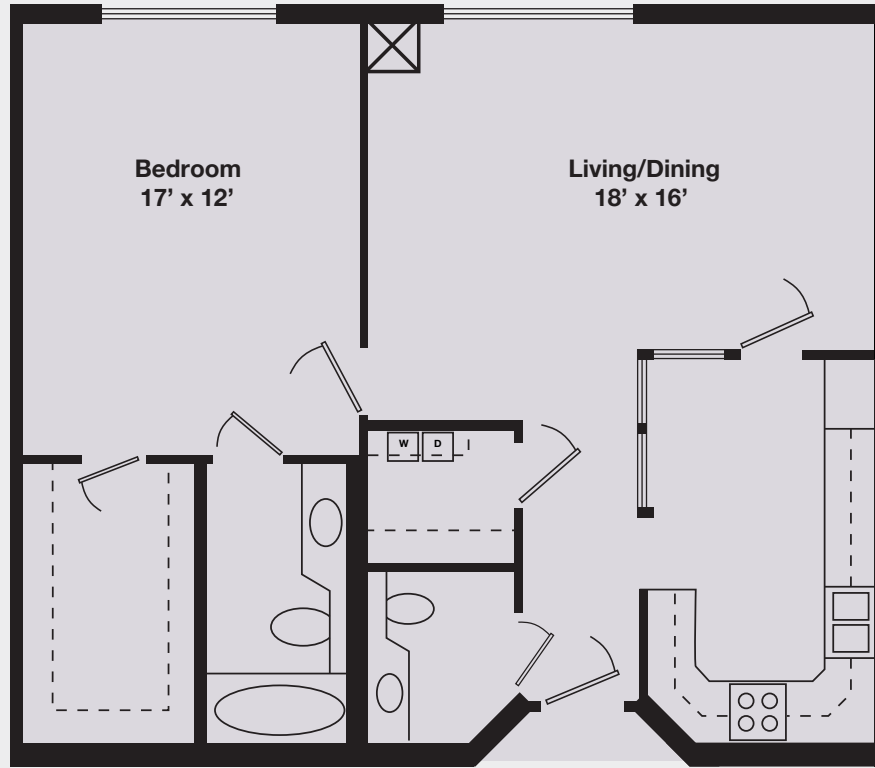

The Cambridge

ONE BEDROOM / 1.5 BATHS

840 SQ. FT

Entrance Fee \$ _____

Notes _____

Return of Capital _____

Monthly Fee \$ _____

Life Plan Option _____

ALL SIZES ARE APPROXIMATE

The Hometown Favorite in Lombard

For More Information Call
630.629.2900

Retirement Life Plan Living

LexingtonSquares.com

02/2022